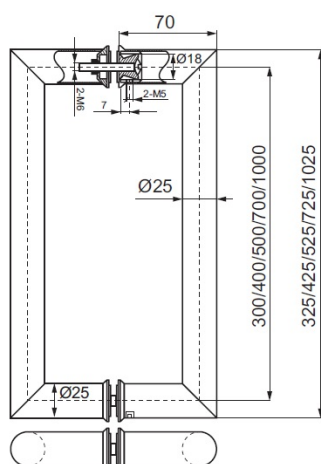

## Description:

Door Handle "Rhine" SS304 Brushed,  $\varnothing 25 \times 1025$ mm, cc 1000mm, 8-12mm Glass Thickness, Bore:  $\varnothing 8$ mm

## Item number:

17.87.039-0

Units	Box	Carton	HS Code	Barcode
Pair	1	10	8302415000	 5704866461887